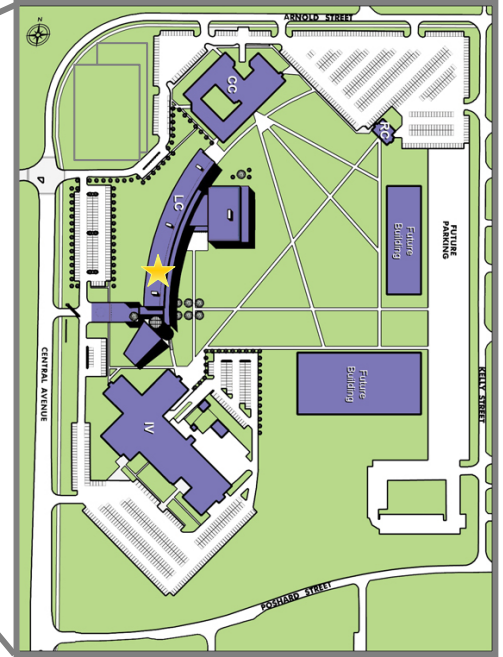

Purdue University College of Technology Columbus Map

4555 Central Avenue, Suite 1200
 Columbus, Indiana 47203
 812.314.8526
www.tech.purdue.edu/columbus

From the North

Take I-65 South
 Merge onto 31 South via EXIT 76A
 Turn Left onto 550 North
 Turn Right onto River Road
 Turn Left onto Bakalar Drive
 Turn Right onto Central Avenue
 End at 4555 Central Avenue

From the East

Take 46 heading west
 Turn Right onto US-31 (National Road)
 Turn Right onto Central
 End at 4555 Central Avenue

From the West

Take 46 heading east
 Stay straight to West Jonathon Moore Pike
 West Jonathon Moore Pike becomes IN-7 East
 (2nd Street)
 Turn slight Left onto Central Avenue
 End at 4555 Central Avenue

From the South

Take I-65 North toward Indianapolis
 Take IN-46 via EXIT 64 toward
 Nashville/Columbus
 Take the ramp toward Columbus
 Merge onto West Jonathon Moore Pike
 West Jonathon Moore Pike becomes IN-7
 (2nd Street)
 Turn slight Left onto Central Avenue
 End at 4555 Central Avenue