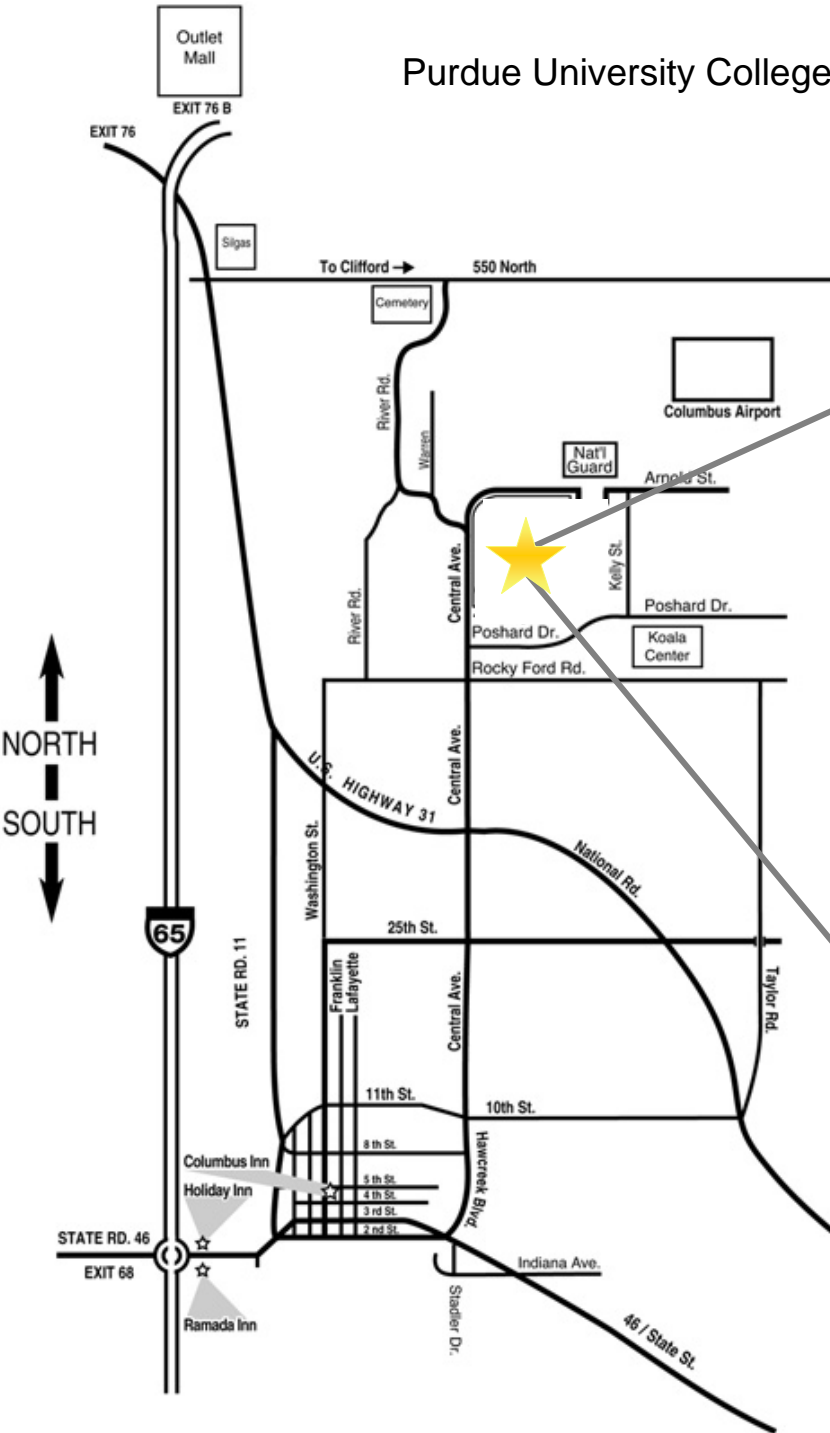

Purdue University College of Technology Columbus Map

4555 Central Avenue, Suite 1200
 Columbus, Indiana 47203
 812.314.8526
www.tech.purdue.edu/columbus

From the North

Take I-65 South
 Merge onto 31 South via EXIT 76A
 Turn Left onto 550 North
 Turn Right onto River Road
 Turn Left onto Bakalar Drive
 Turn Right onto Central Avenue
 End at 4555 Central Avenue

From the East

Take 46 heading west
 Turn Right onto US-31 (National Road)
 Turn Right onto Central
 End at 4555 Central Avenue

From the West

Take 46 heading east
 Stay straight to West Jonathon Moore Pike
 West Jonathon Moore Pike becomes IN-7 East
 (2nd Street)
 Turn slight Left onto Central Avenue
 End at 4555 Central Avenue

From the South

Take I-65 North toward Indianapolis
 Take IN-46 via EXIT 64 toward
 Nashville/Columbus
 Take the ramp toward Columbus
 Merge onto West Jonathon Moore Pike
 West Jonathon Moore Pike becomes IN-7
 (2nd Street)
 Turn slight Left onto Central Avenue
 End at 4555 Central Avenue