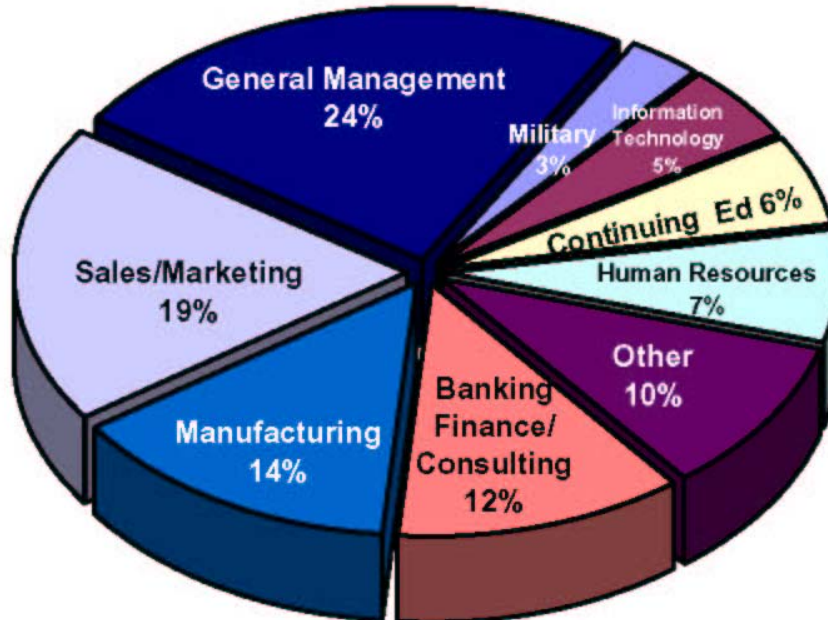

# Organizational Leadership 2006-07 Placement

N = 190 Graduates  
n = 99 Self-reported  
Average Salary = \$44,649

## Position Titles

Management Trainee (7)	Area Manager	Fast Track Management Trainee	Project Manager
Operations (7)	Broker Associate	Financial Advisor	Purchasing Specialist
Production Supervisor (3)	Collector	Financial Rep.	Real Estate Leasing Consultant
Manager (3)	Consultant	Information Technology Lead	Retail Manager Trainee
HR / Intern (3)	Consulting Analyst	Infrastructure Analyst	Shift Manager
Sales (3)	Continuous Improvement Manager	Labor Relations	Solution Developer
Business Analyst (2)	Contract Administrator	Law Enforcement Ranger	Store Manager
Quality Control (2)	Contract Specialist	Logistics Manager	Support Services Coordinator
Recruiter (2)	Data Management	Marketing/sales	Technology Deployment Specialist
Regional Sales (2)	Deputy Assistant	MIT Operations	Territory Manager
Supervisor (2)	District Executive	Organizational Develop. Specialist	Transportation Clerk
Account Manager	Estimating Specialist	Professional Education Coordinator	Wireless Expert